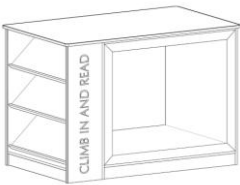

5095606 ColorScape Playpod Cube

48"Hx63 1/4"Wx32"D

EA 130

5095607 ColorScape Playpod Cube

w Storage 61"Hx63 1/4"Wx32"D

EA 140

SEATING

Benches